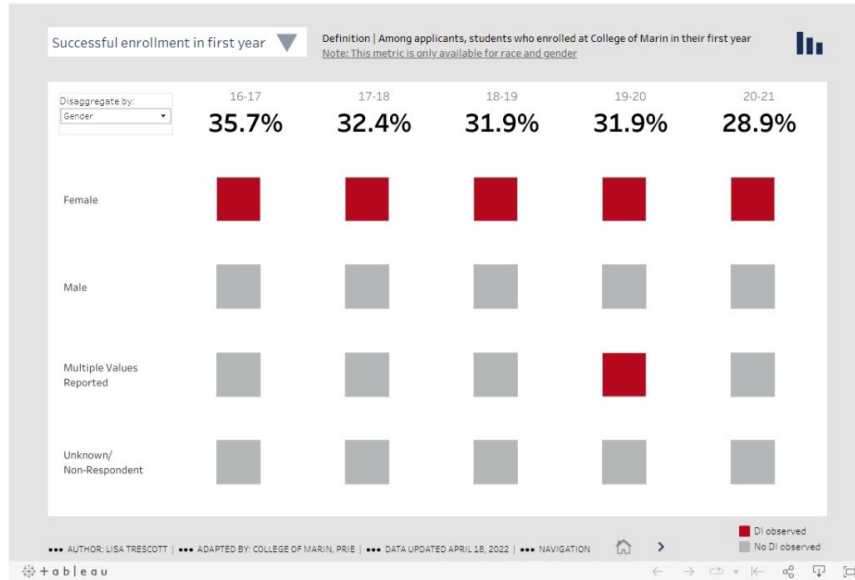

Student Equity Metrics Dashboard on PRIE Webpage

<https://prie.marin.edu/fact-book/student-equity-metrics>

We're back in-person! Learn more about COVID-19 health and safety measures: [COM STRONG](#)

STUDENT EQUITY METRICS

Disaggregated Metrics Disaggregated Metrics+Gender Subgroup Analysis Subgroup+Gender Analysis Demographics Overview

2022 STUDENT EQUITY DATA

Metrics disaggregated by Ethnicity

KENTFIELD CAMPUS

[Google Map](#) | [Campus Map](#)

INDIAN VALLEY CAMPUS

[Google Map](#) | [Campus Map](#)

- Accreditation
- ADA Accessibility
- Board Meeting Agenda
- Campus Policies
- Consumer Information
- Discrimination, Harassment & Title IX
- Academic Programs
- Class Schedule & Catalogs
- Course Outline of Record
- Degrees & Certificates
- Schedule Search
- Child Development Program
- Enrollment Priority
- EOPS/CARE & CalWORKs
- Outreach
- Student Health Services
- Zero Textbook Cost Program
- Employee Directory
- Employment
- Facilities Rental
- Forms