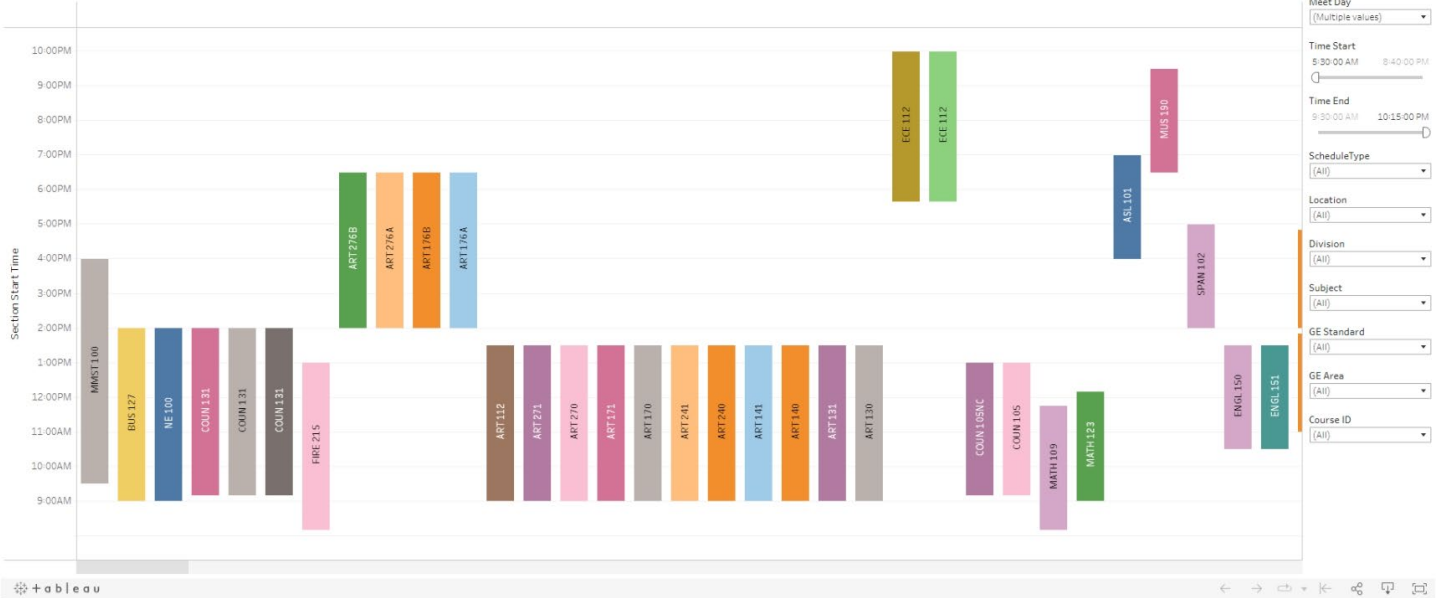

salesforce | tableau public | Create | Resources | Sign In

For a limited time: Create Sankey and Radial charts directly in Tableau Public web authoring until June 30. [Learn more](#)

Schedule Dashboard by COM Planning, Research & Institutional Effectiveness

In-Person Block Schedule | In-Person List Schedule | Distance Ed List | First Census Concurrent Enroll...

In-Person Class Meetings - Block Schedule - Summer 2023
Last Updated: 05/05/2023 08:41am

Details

☆ 0 👁 254

Schedule Dashboard

Published: Feb 8, 2022 Updated: May 5, 2023

Inspiration: Schedule Dashboard working by [COM Planning, Research & Institutional Effectiveness](#)
[Schedule Dashboard](#) by [COM Planning, Research & Institutional Effectiveness](#) (original author)