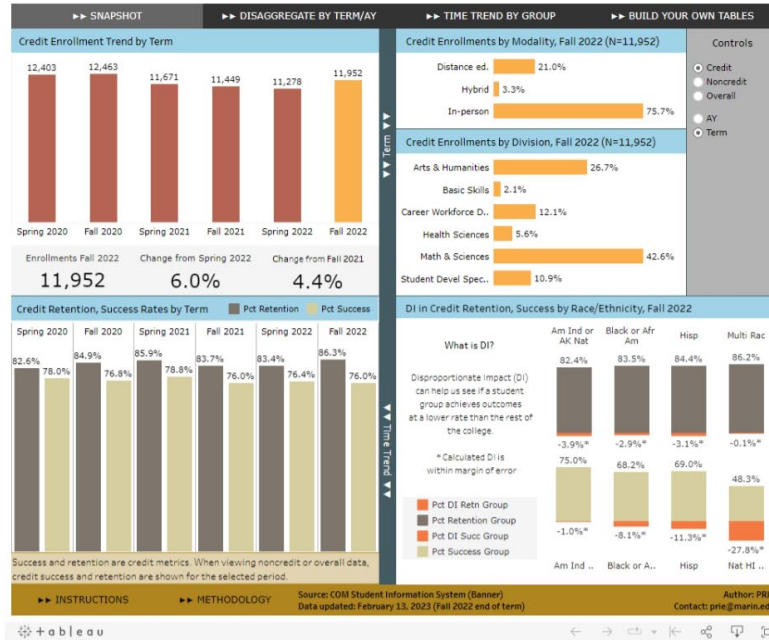

# Course Enrollment, Success, and Retention Dashboard on PRIE Webpage

<https://prie.marin.edu/fact-book/course-enrollment-success-and-retention>

## COURSE ENROLLMENT, SUCCESS, AND RETENTION