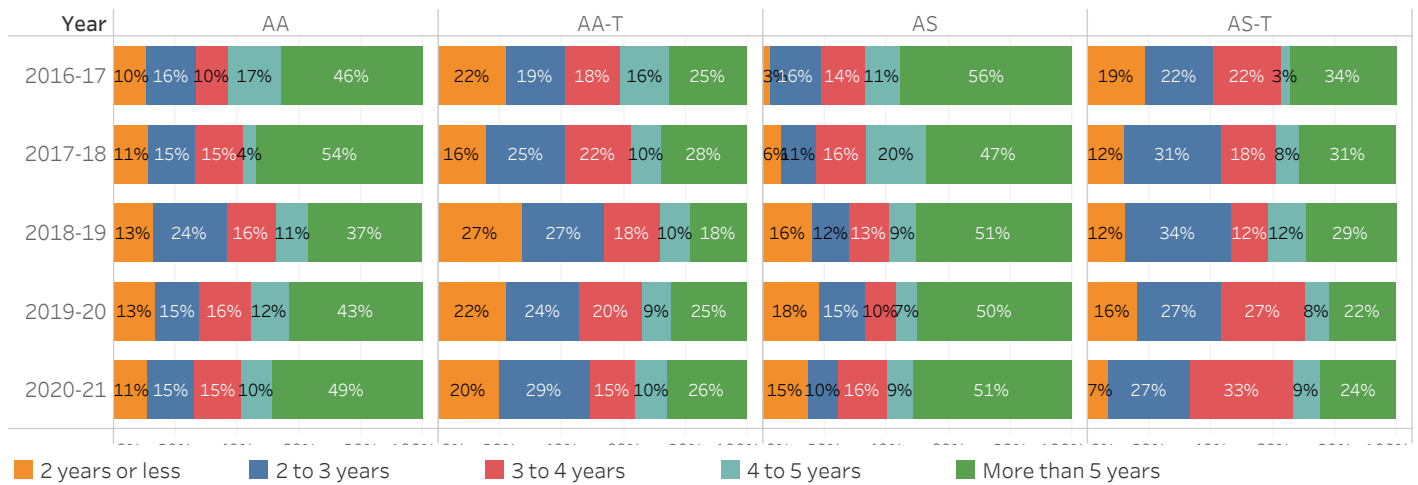

## Degrees Awarded by Type

Year	Award				AY Total
	AA	AA-T	AS	AS-T	
2016-17	124	68	79	32	303
2017-18	124	83	87	51	345
2018-19	128	104	93	58	383
2019-20	171	109	88	37	405
2020-21	125	116	82	45	368

## Percentage of Degrees Earned Within Time Frame by Type

Source: Banner-Argos Reports "Degrees\_Certs\_BLT" and "Graduation Transcript"

Notes: For each degree awarded, time-to-degree is calculated as: (Graduation Date - First day of the first semester in attendance at COM) / 365