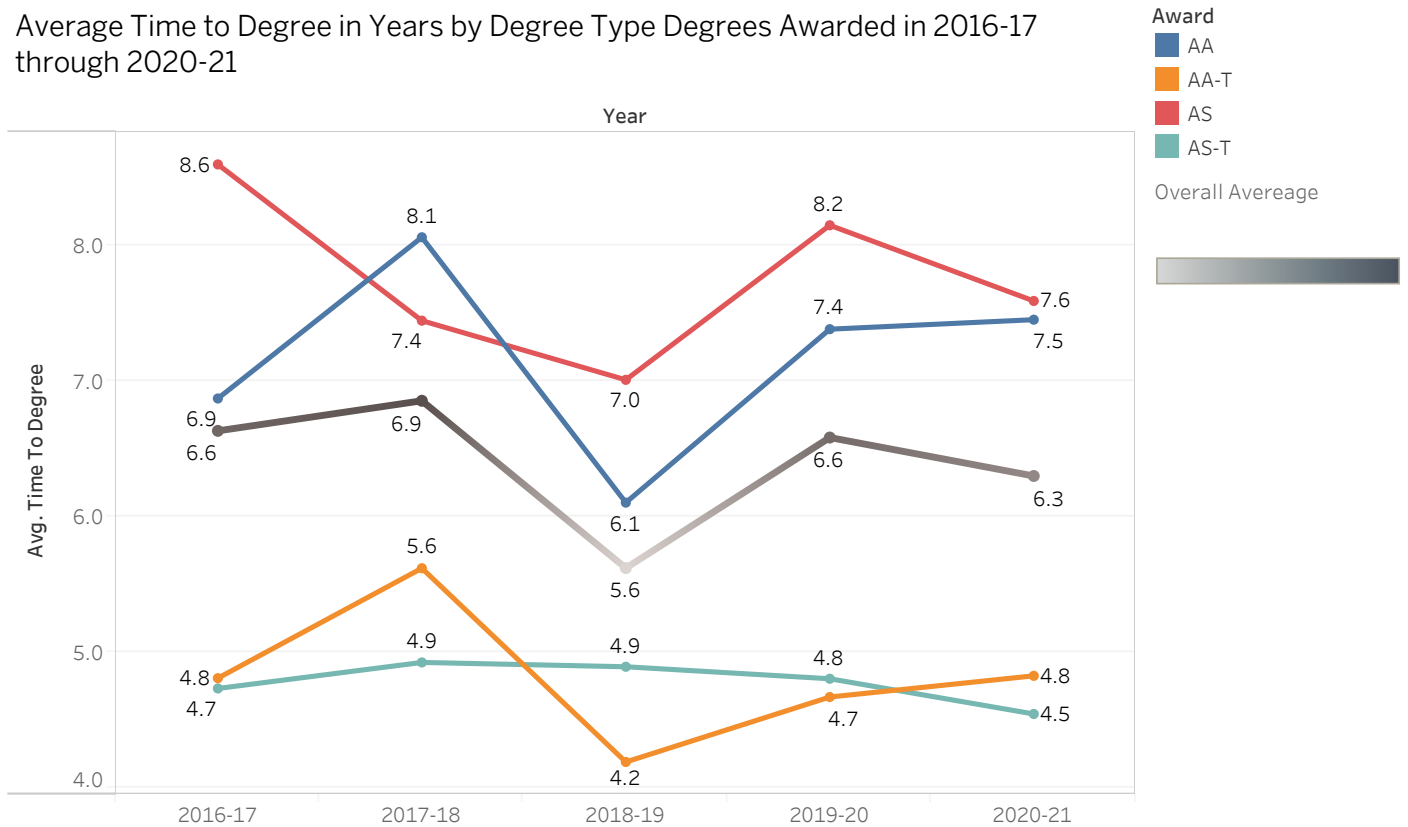

## Average Time to Degree in Years by Degree Type Degrees Awarded in 2016-17 through 2020-21

Source: Banner-Argos Reports "Degrees\_Certs\_BLT" and "Graduation Transcript"

Notes: For each degree awarded, time-to-degree is calculated as: (Graduation Date - First day of the first semester in attendance at COM) / 365

## Average COM Units Accumulated at Time of Award by Degree Type Degrees Awarded in 2016-17 through 2020-21

Source: Banner-Argos Reports "Degrees\_Certs\_BLT" and "Graduation Transcript"

Notes: For each degree awarded, units earned includes the cumulative number of units earned at COM at the end of the semester in which the degree was awarded.