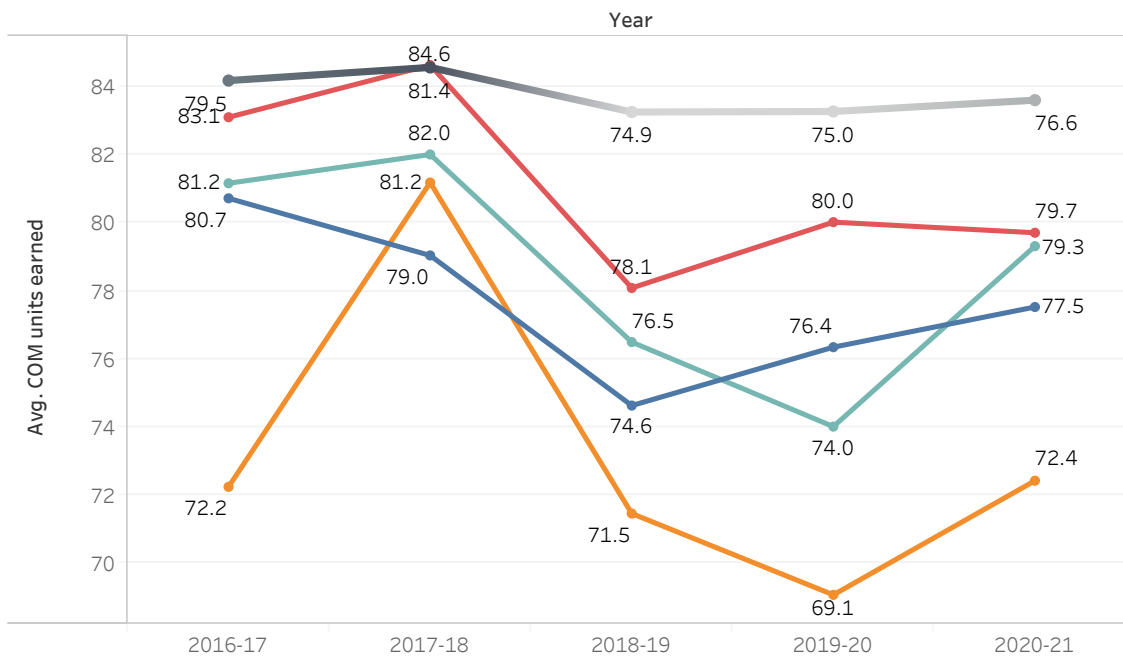

## Average Time to Degree in Years by Degree Type Degrees Awarded in 2016-17 through 2020-21

Source: Banner-Argos Reports "Degrees\_Certs\_BLT" and "Graduation Transcript"

Notes: For each degree awarded, time-to-degree is calculated as: (Graduation Date - First day of the first semester in attendance at COM) / 365

## Average COM Units Accumulated at Time of Award by Degree Type Degrees Awarded in 2016-17 through 2020-21

Source: Banner-Argos Reports "Degrees\_Certs\_BLT" and "Graduation Transcript"

Notes: For each degree awarded, units earned includes the cumulative number of units earned at COM at the end of the semester in which the degree was awarded.