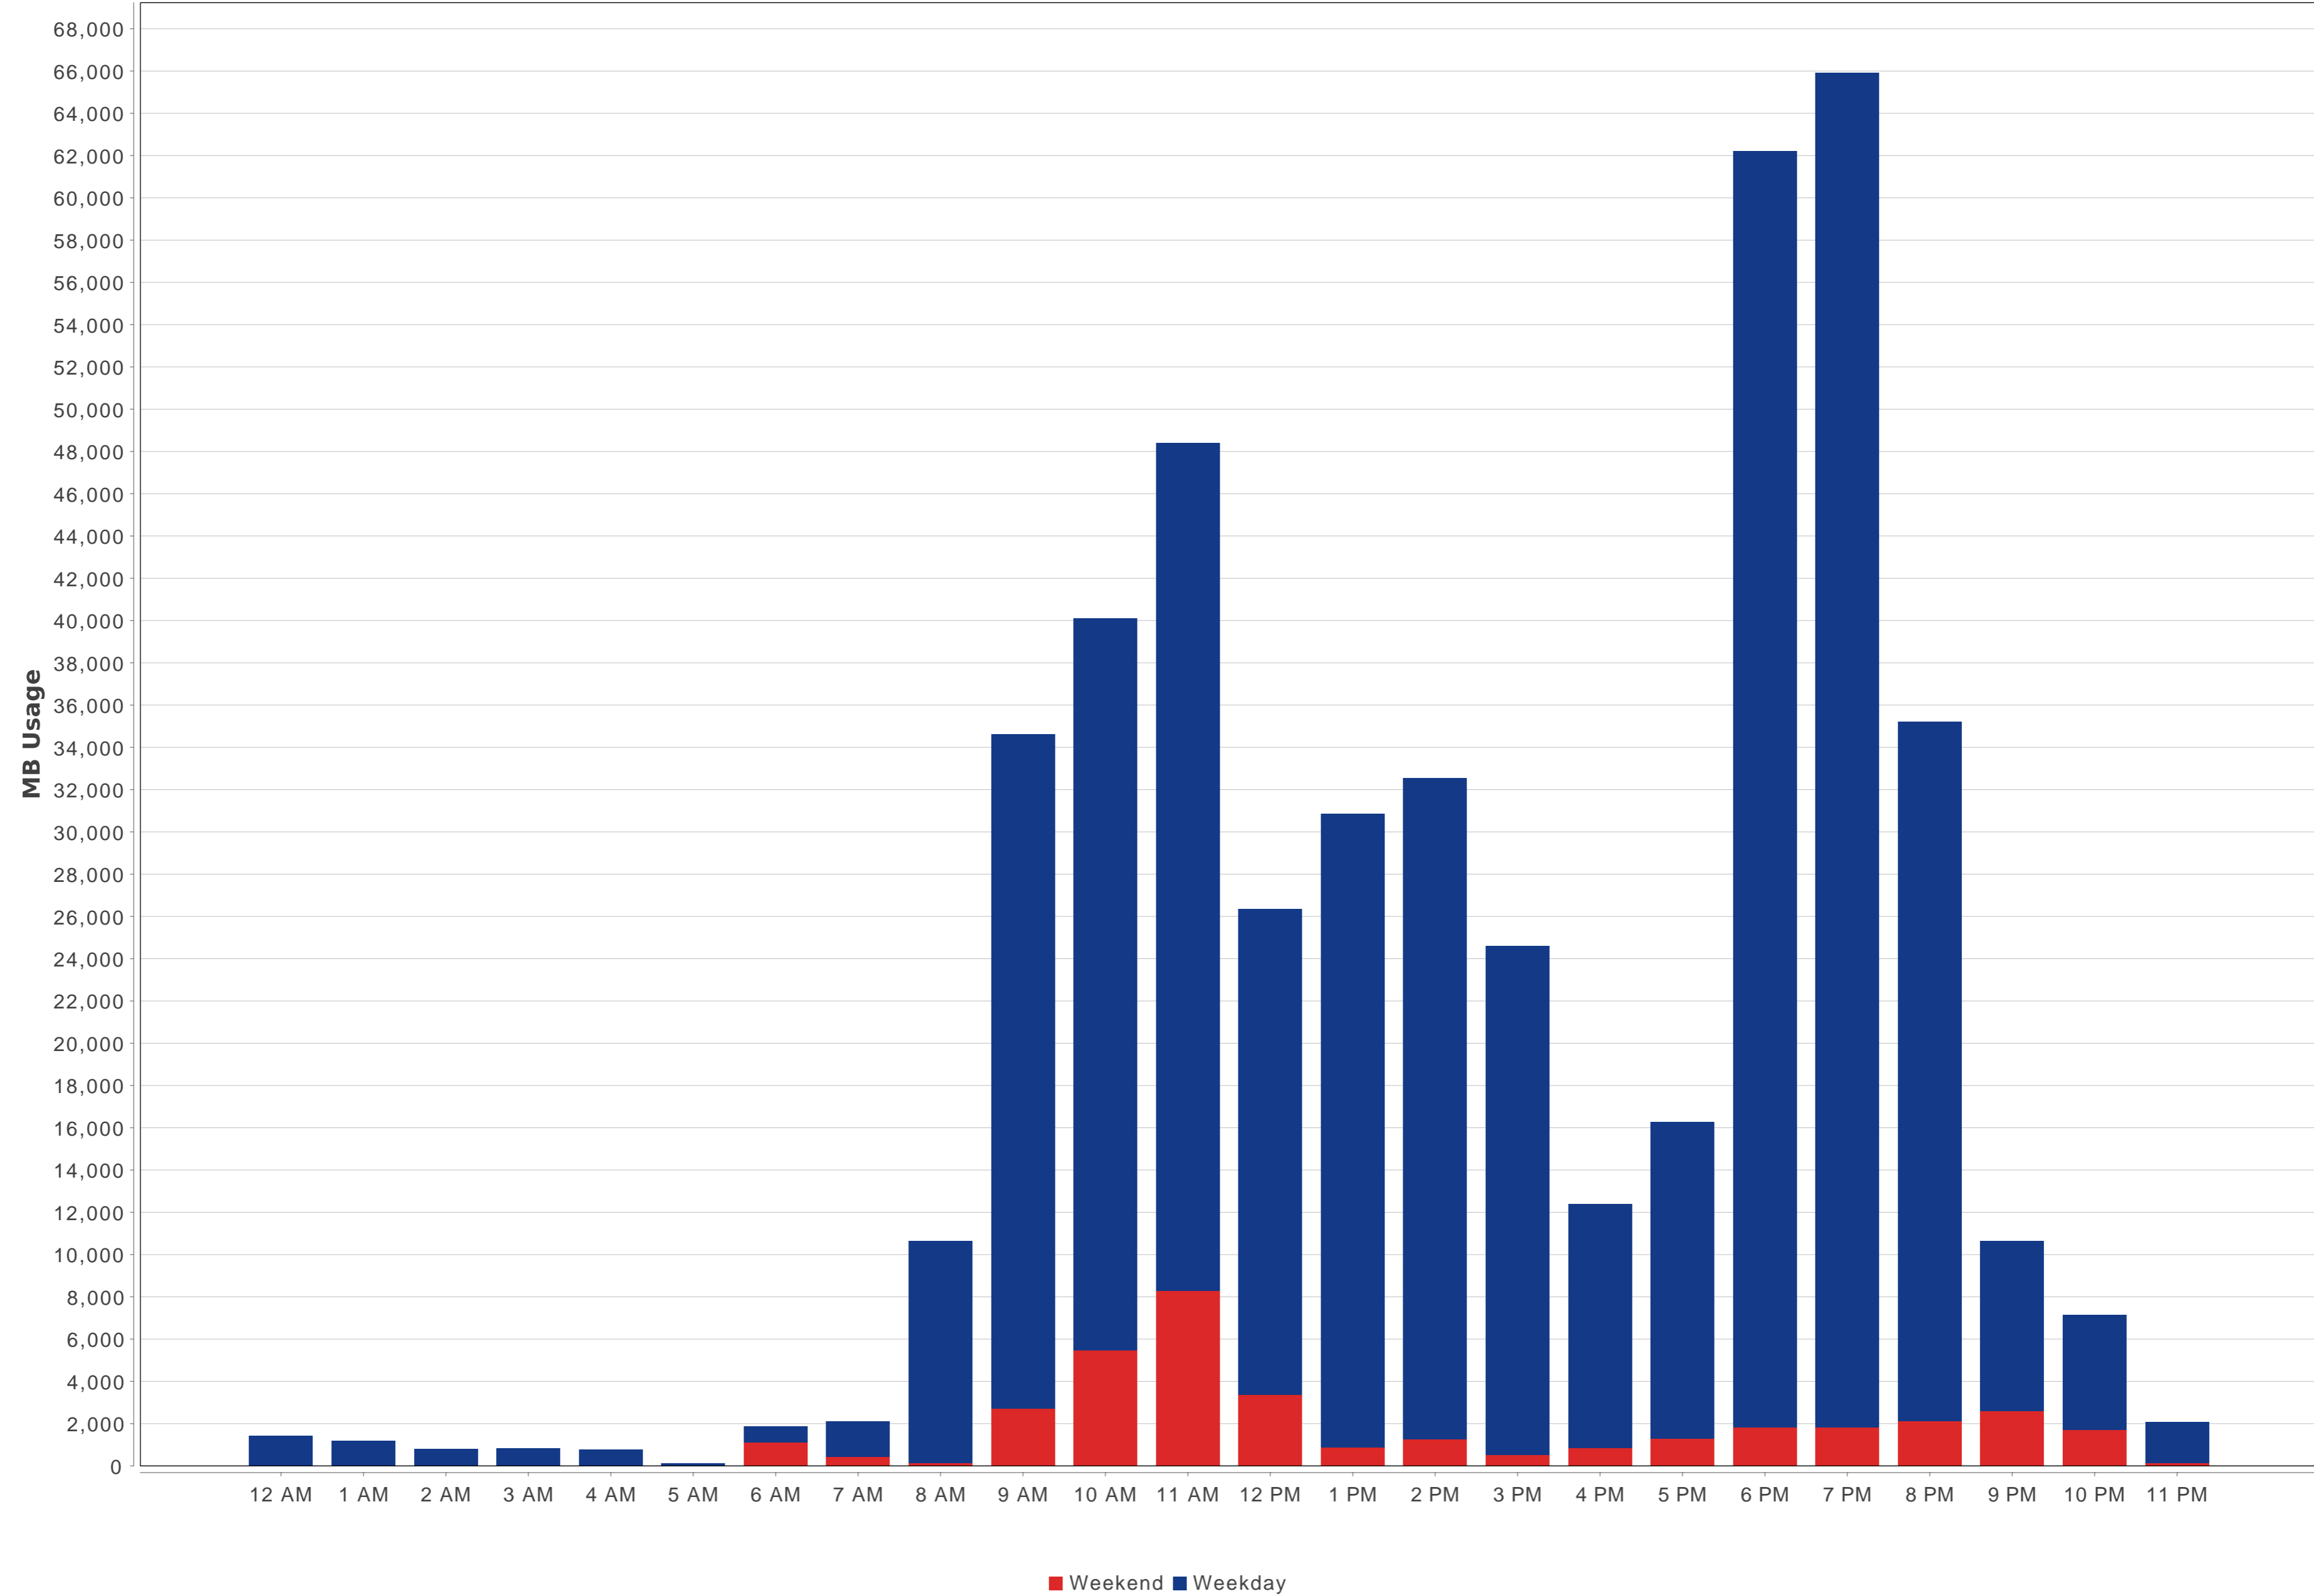

Sentinel Dashboard

College of Marin (MCFCA00010)

From 06/01/2020 To 02/05/2021

DATA USAGE

Data Usage Statistics

Summary	
Total Data Consumed	476928 MBs
Average Data Consumed per Device Used	14452 MBs
Average Daily Data Consumed	1908 MBs
Average Daily Data Consumed per Device Used (33 Devices)	58 MBs

Data Usage By User

Summary	
Total Devices	51 (51 Active / 0 Suspended)
Top Data User	MDN : 4####03198 (114286 MB)
Top 5 Data Users	66% of total Usage (315910 MBs)
Top 10 Data Users	87% of total Usage (414263 MBs)

Device Statuses

Homework Hours Online

Summary	
Total Homework Hours Online	2979 hour(s) and 23 minute(s)
Average Homework Hours Online per Day	11 hour(s) and 55 minute(s)
Average Homework Hours Online per Device Used (33 Devices)	90 hour(s) and 17 minute(s)
Average Homework Hours Online per Day per Device Used (33 Devices)	0 hour(s) and 22 minute(s)

Top 50 Data Users (MBs)

Data Usage By Hour (MBs)

WEB ACTIVITY

Web Activity Statistics

Summary	
Total URL Requests	2440580 Requests
Allowed URL Requests	871884 Requests (36%)
Denied URL Requests	1568696 Requests (64%)
Allowed URL Requests per Day per Device Used (33 Devices)	105 Requests