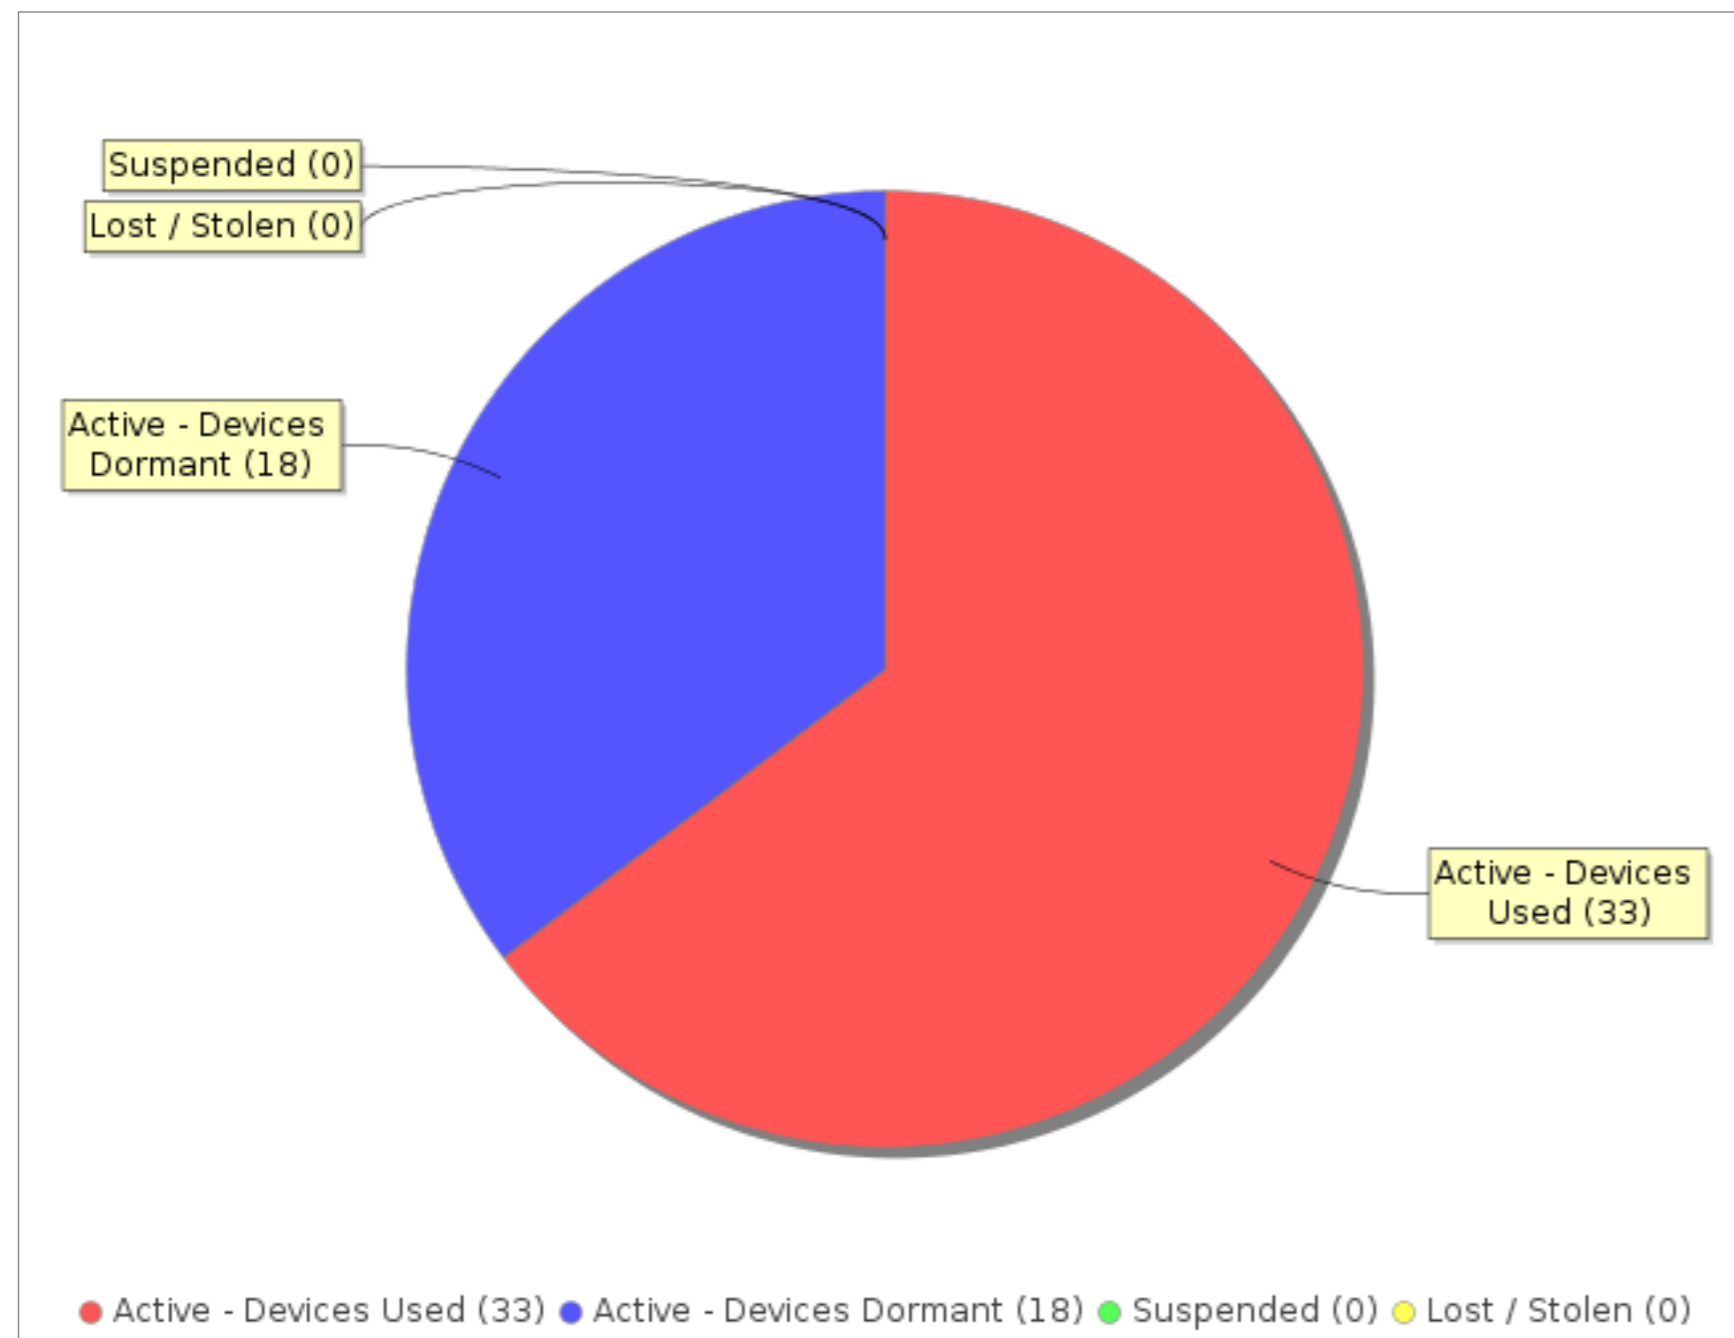

Sentinel Dashboard

College of Marin (MCFCA00010)

From 06/01/2020 To 02/05/2021

DATA USAGE

Data Usage Statistics

Summary	
Total Data Consumed	476928 MBs
Average Data Consumed per Device Used	14452 MBs
Average Daily Data Consumed	1908 MBs
Average Daily Data Consumed per Device Used (33 Devices)	58 MBs

Data Usage By User

Summary	
Total Devices	51 (51 Active / 0 Suspended)
Top Data User	MDN : 4####03198 (114286 MB)
Top 5 Data Users	66% of total Usage (315910 MBs)
Top 10 Data Users	87% of total Usage (414263 MBs)

Device Statuses

Homework Hours Online

Summary	
Total Homework Hours Online	2979 hour(s) and 23 minute(s)
Average Homework Hours Online per Day	11 hour(s) and 55 minute(s)
Average Homework Hours Online per Device Used (33 Devices)	90 hour(s) and 17 minute(s)
Average Homework Hours Online per Day per Device Used (33 Devices)	0 hour(s) and 22 minute(s)