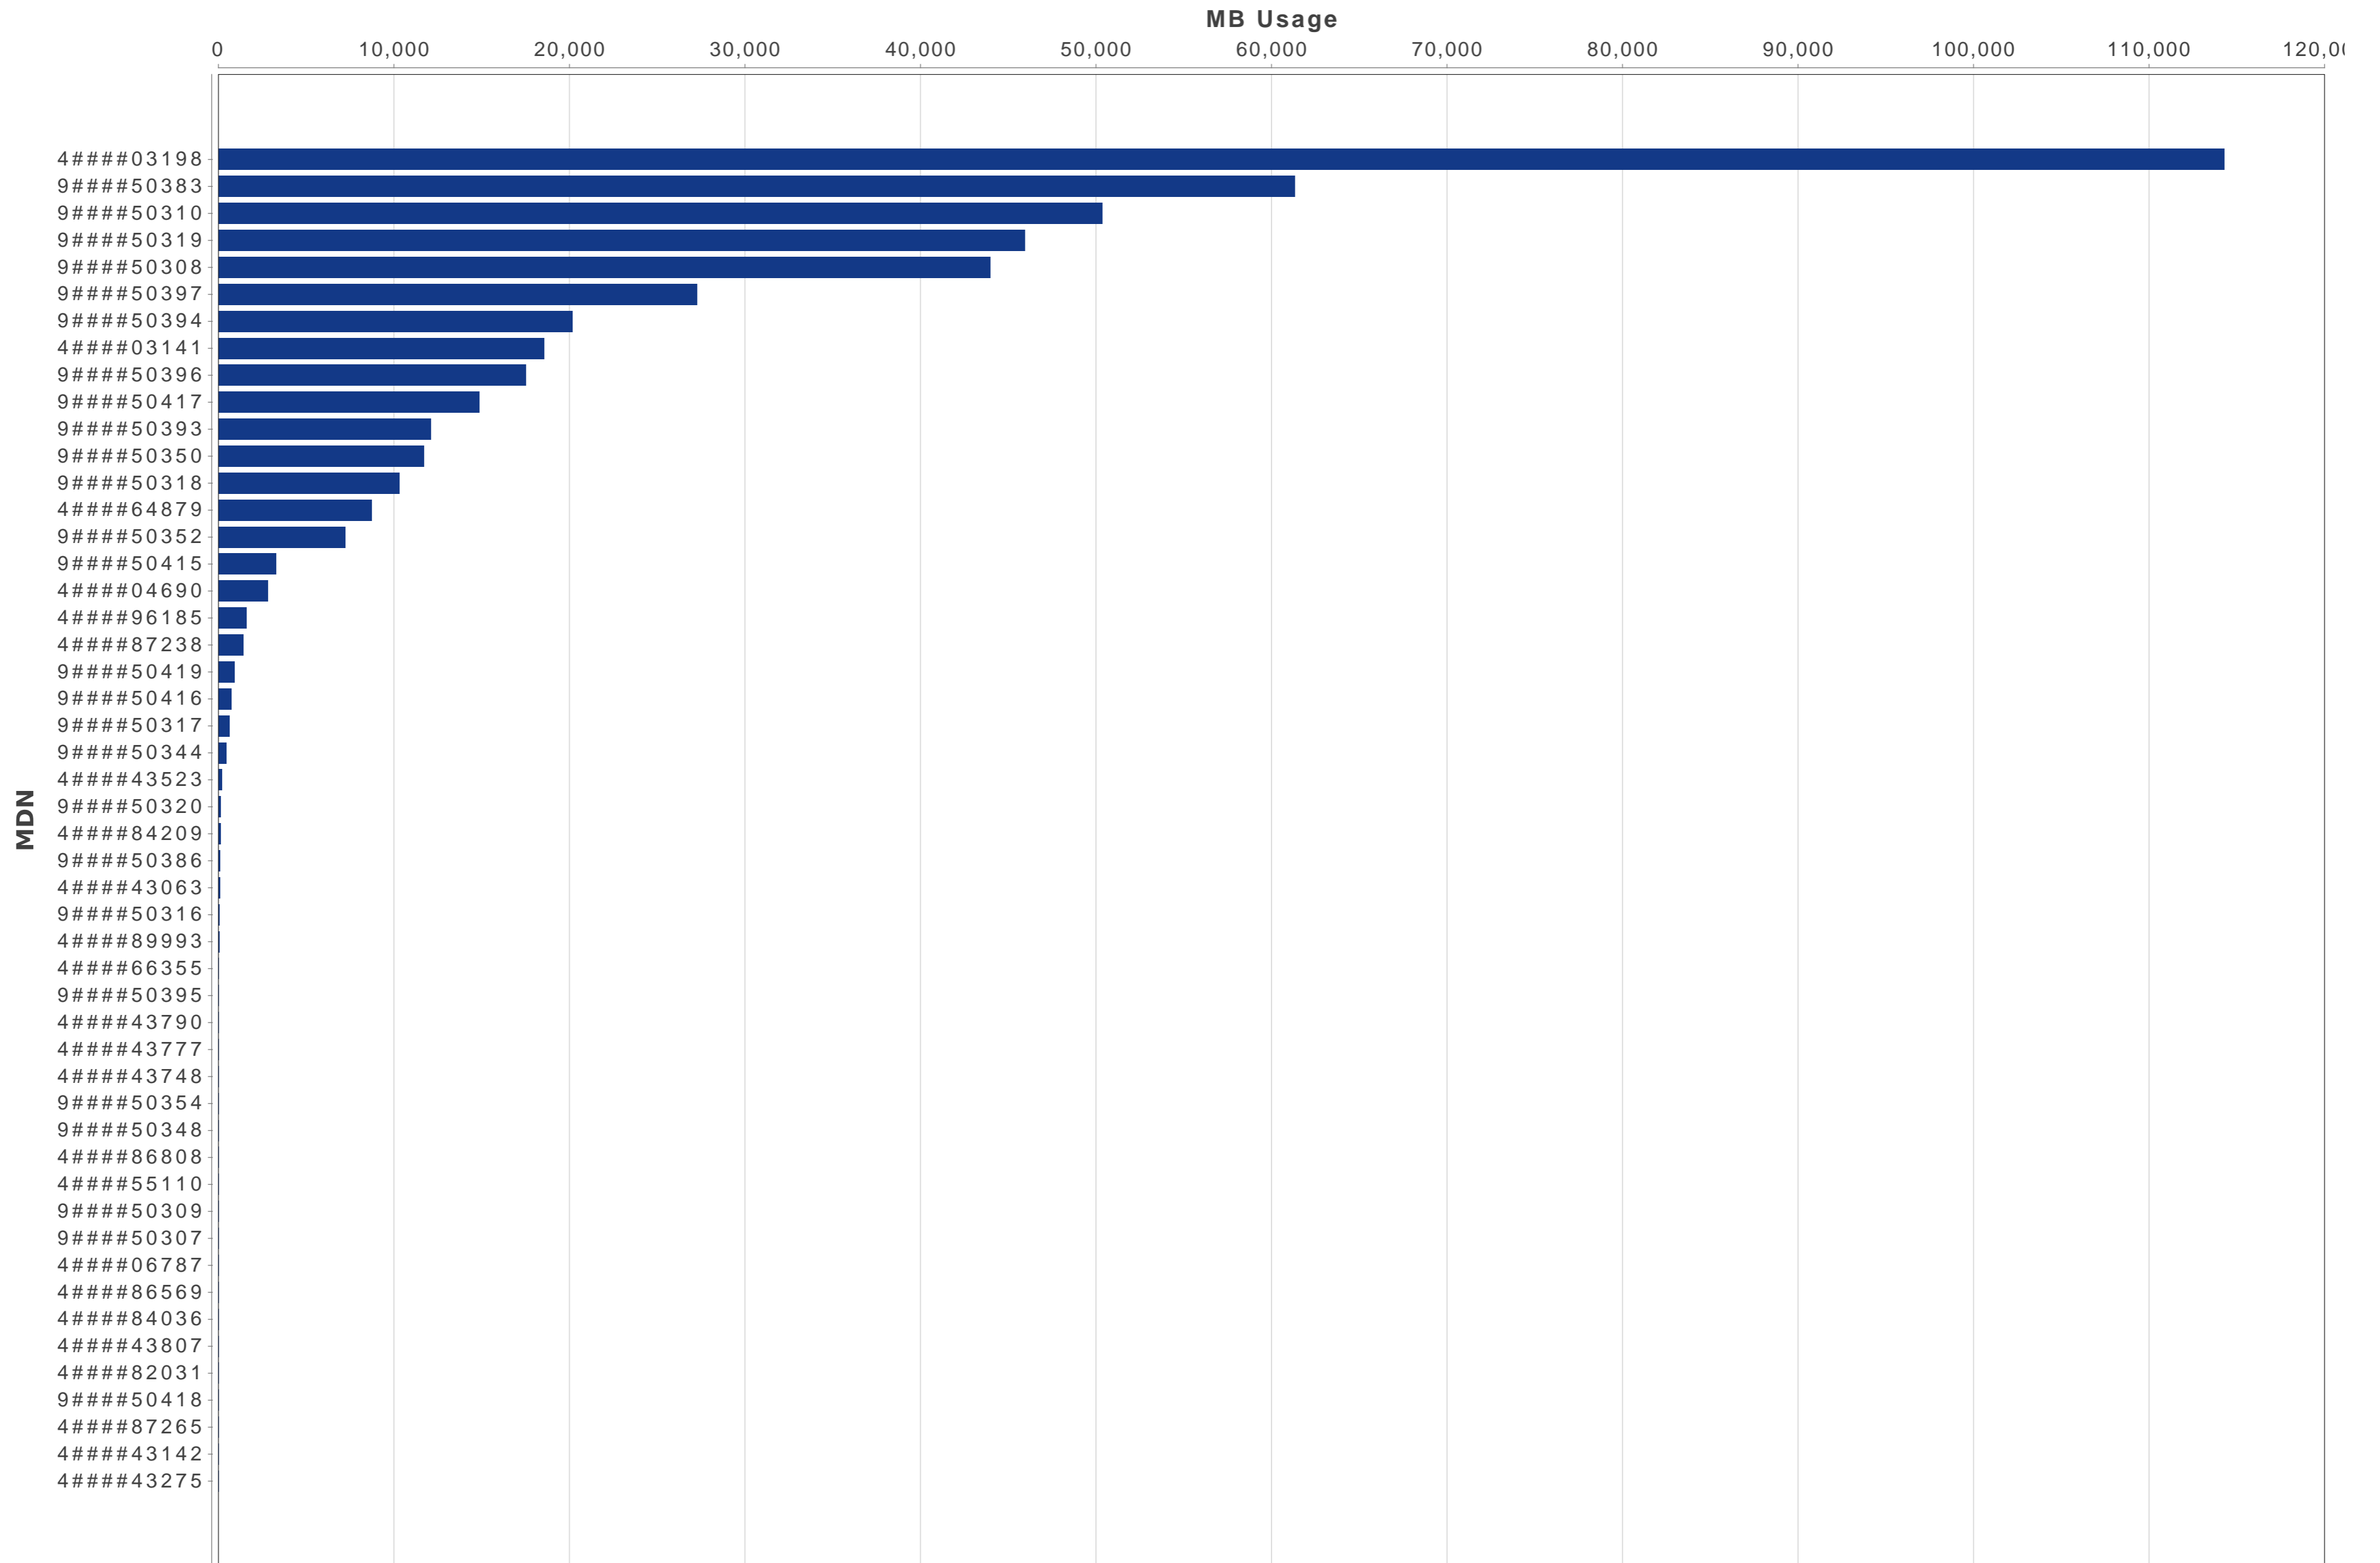

Sentinel Dashboard

College of Marin (MCFCA00010)

From 06/01/2020 To 02/05/2021

DATA USAGE

Data Usage Statistics

Summary	
Total Data Consumed	476928 MBs
Average Data Consumed per Device Used	14452 MBs
Average Daily Data Consumed	1908 MBs
Average Daily Data Consumed per Device Used (33 Devices)	58 MBs

Data Usage By User

Summary	
Total Devices	51 (51 Active / 0 Suspended)
Top Data User	MDN : 4####03198 (114286 MB)
Top 5 Data Users	66% of total Usage (315910 MBs)
Top 10 Data Users	87% of total Usage (414263 MBs)

Top 50 Data Users (MBs)

Data Usage By Hour (MBs)

WEB ACTIVITY

Web Activity Statistics

Summary	
Total URL Requests	2440580 Requests
Allowed URL Requests	871884 Requests (36%)
Denied URL Requests	1568696 Requests (64%)
Allowed URL Requests per Day per Device Used (33 Devices)	105 Requests