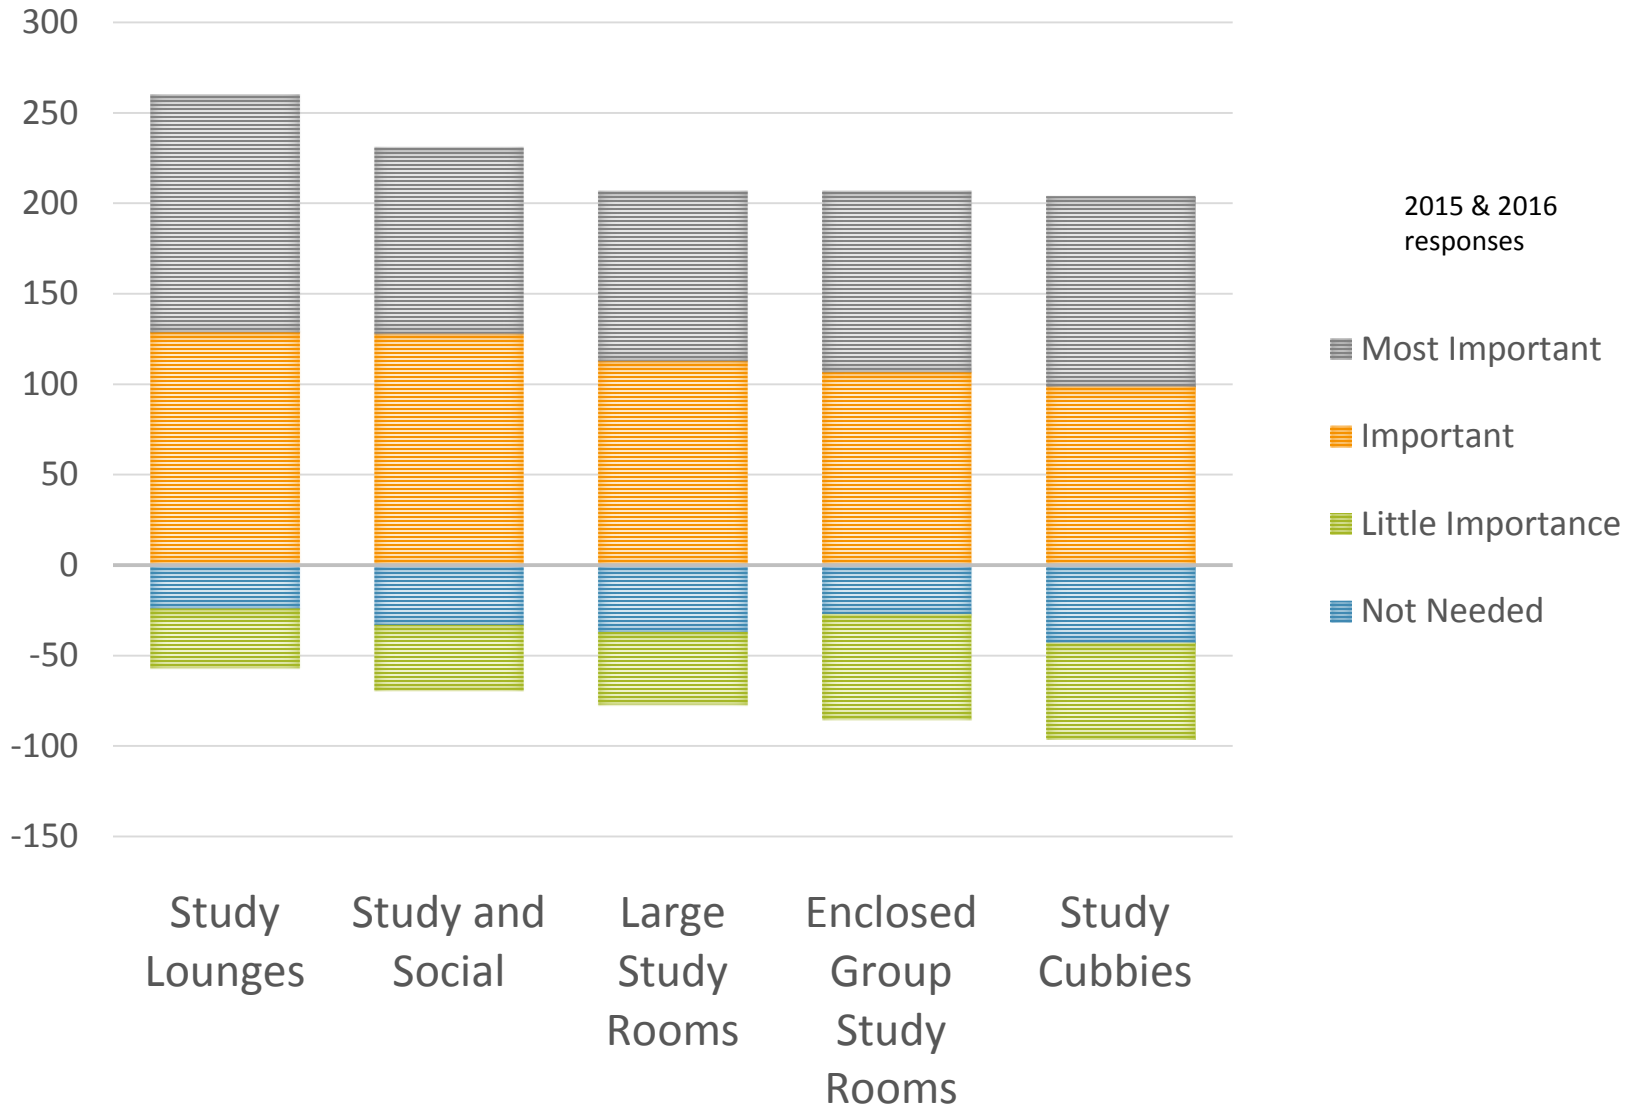

2014-15 and 2015-16

STUDENT SURVEY RESULTS

How do you spend your time on campus while outside of class?

Please rank which spaces you would like to see more of on campus.

Overall how satisfied are you with the classroom environment?

On an average week, how many hours are you on campus while NOT in class?