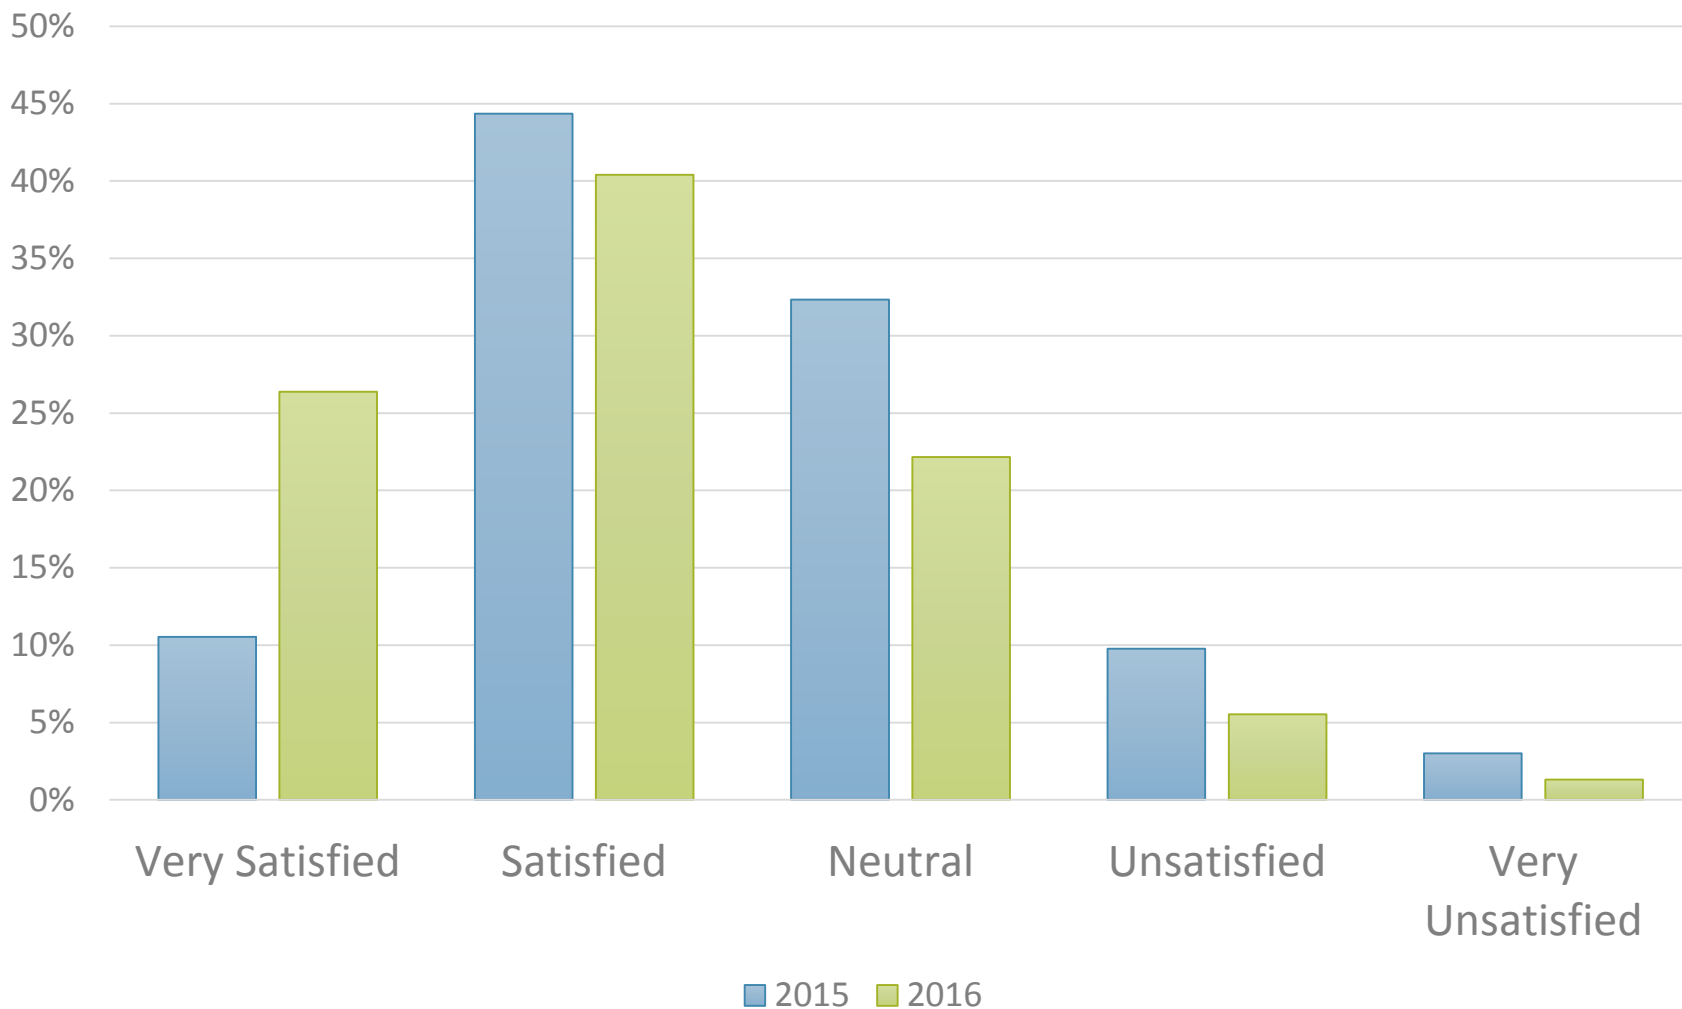

2014-15 and 2015-16

STUDENT SURVEY RESULTS

How do you spend your time on campus while outside of class?

Please rank which spaces you would like to see more of on campus.

Overall how satisfied are you with the classroom environment?