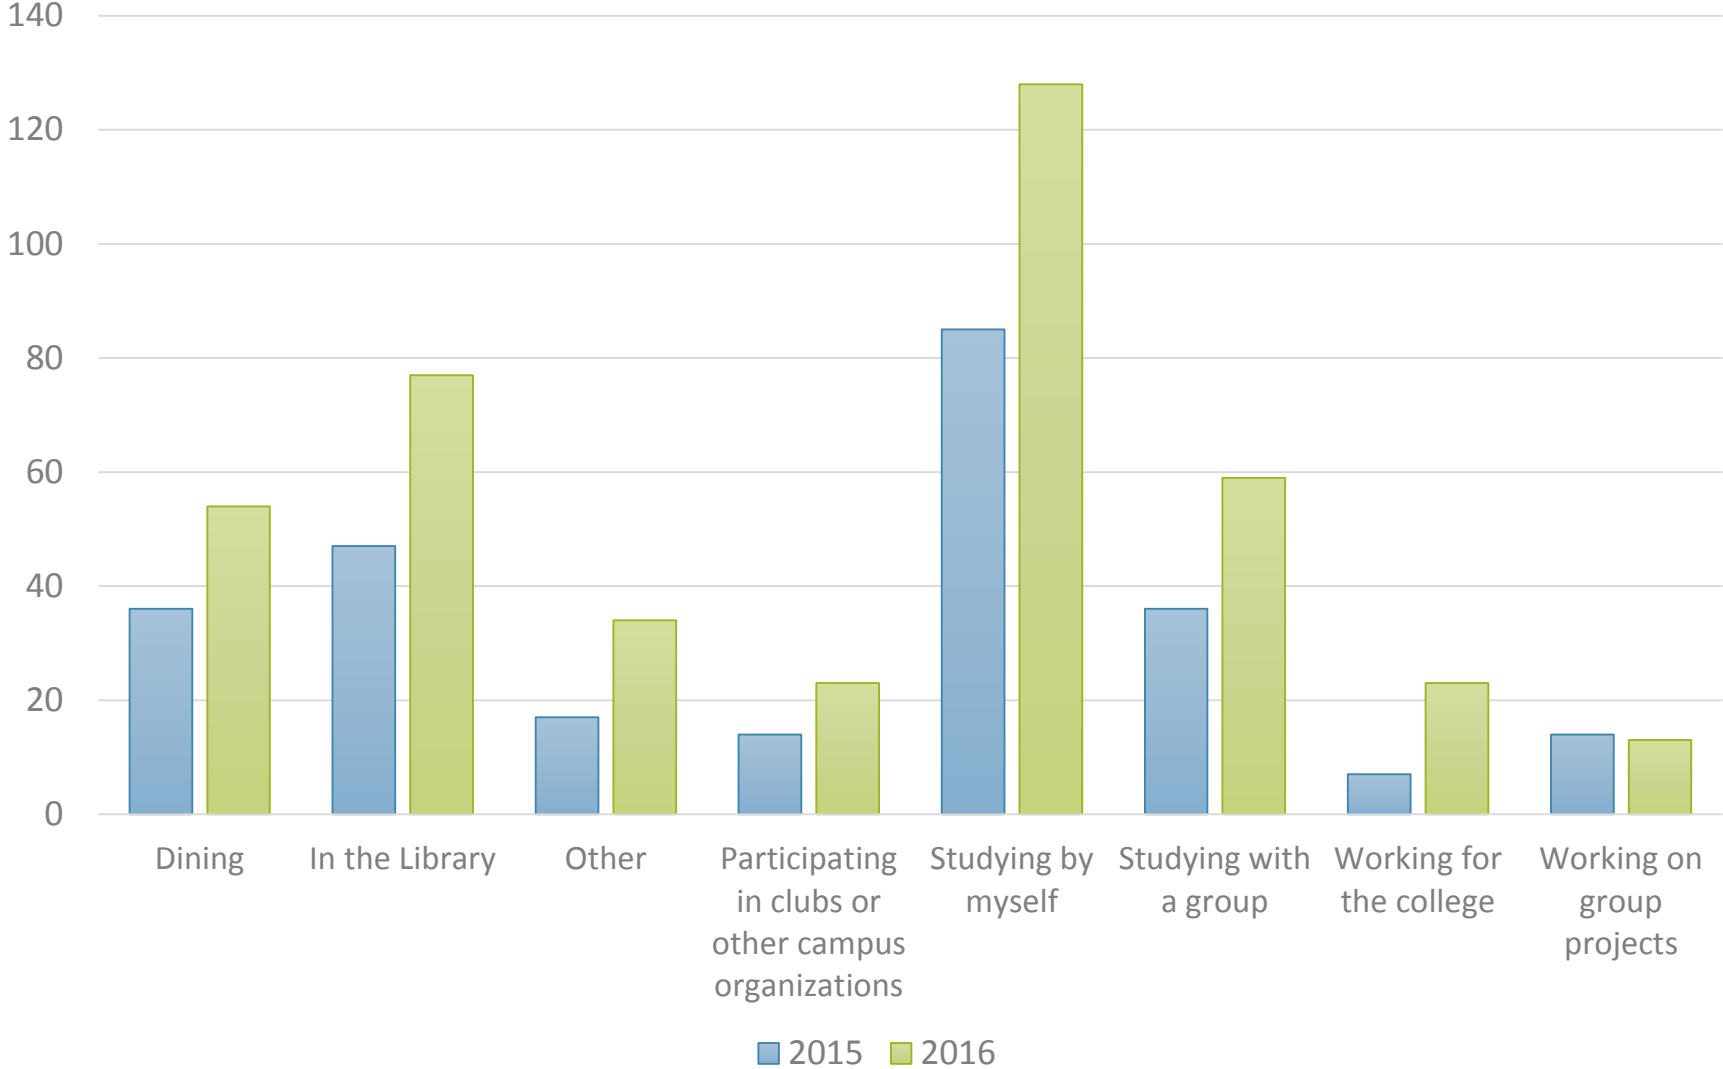

2014-15 and 2015-16

STUDENT SURVEY RESULTS

How do you spend your time on campus while outside of class?

Please rank which spaces you would like to see more of on campus.

Overall how satisfied are you with the classroom environment?

On an average week, how many hours are you on campus while NOT in class?